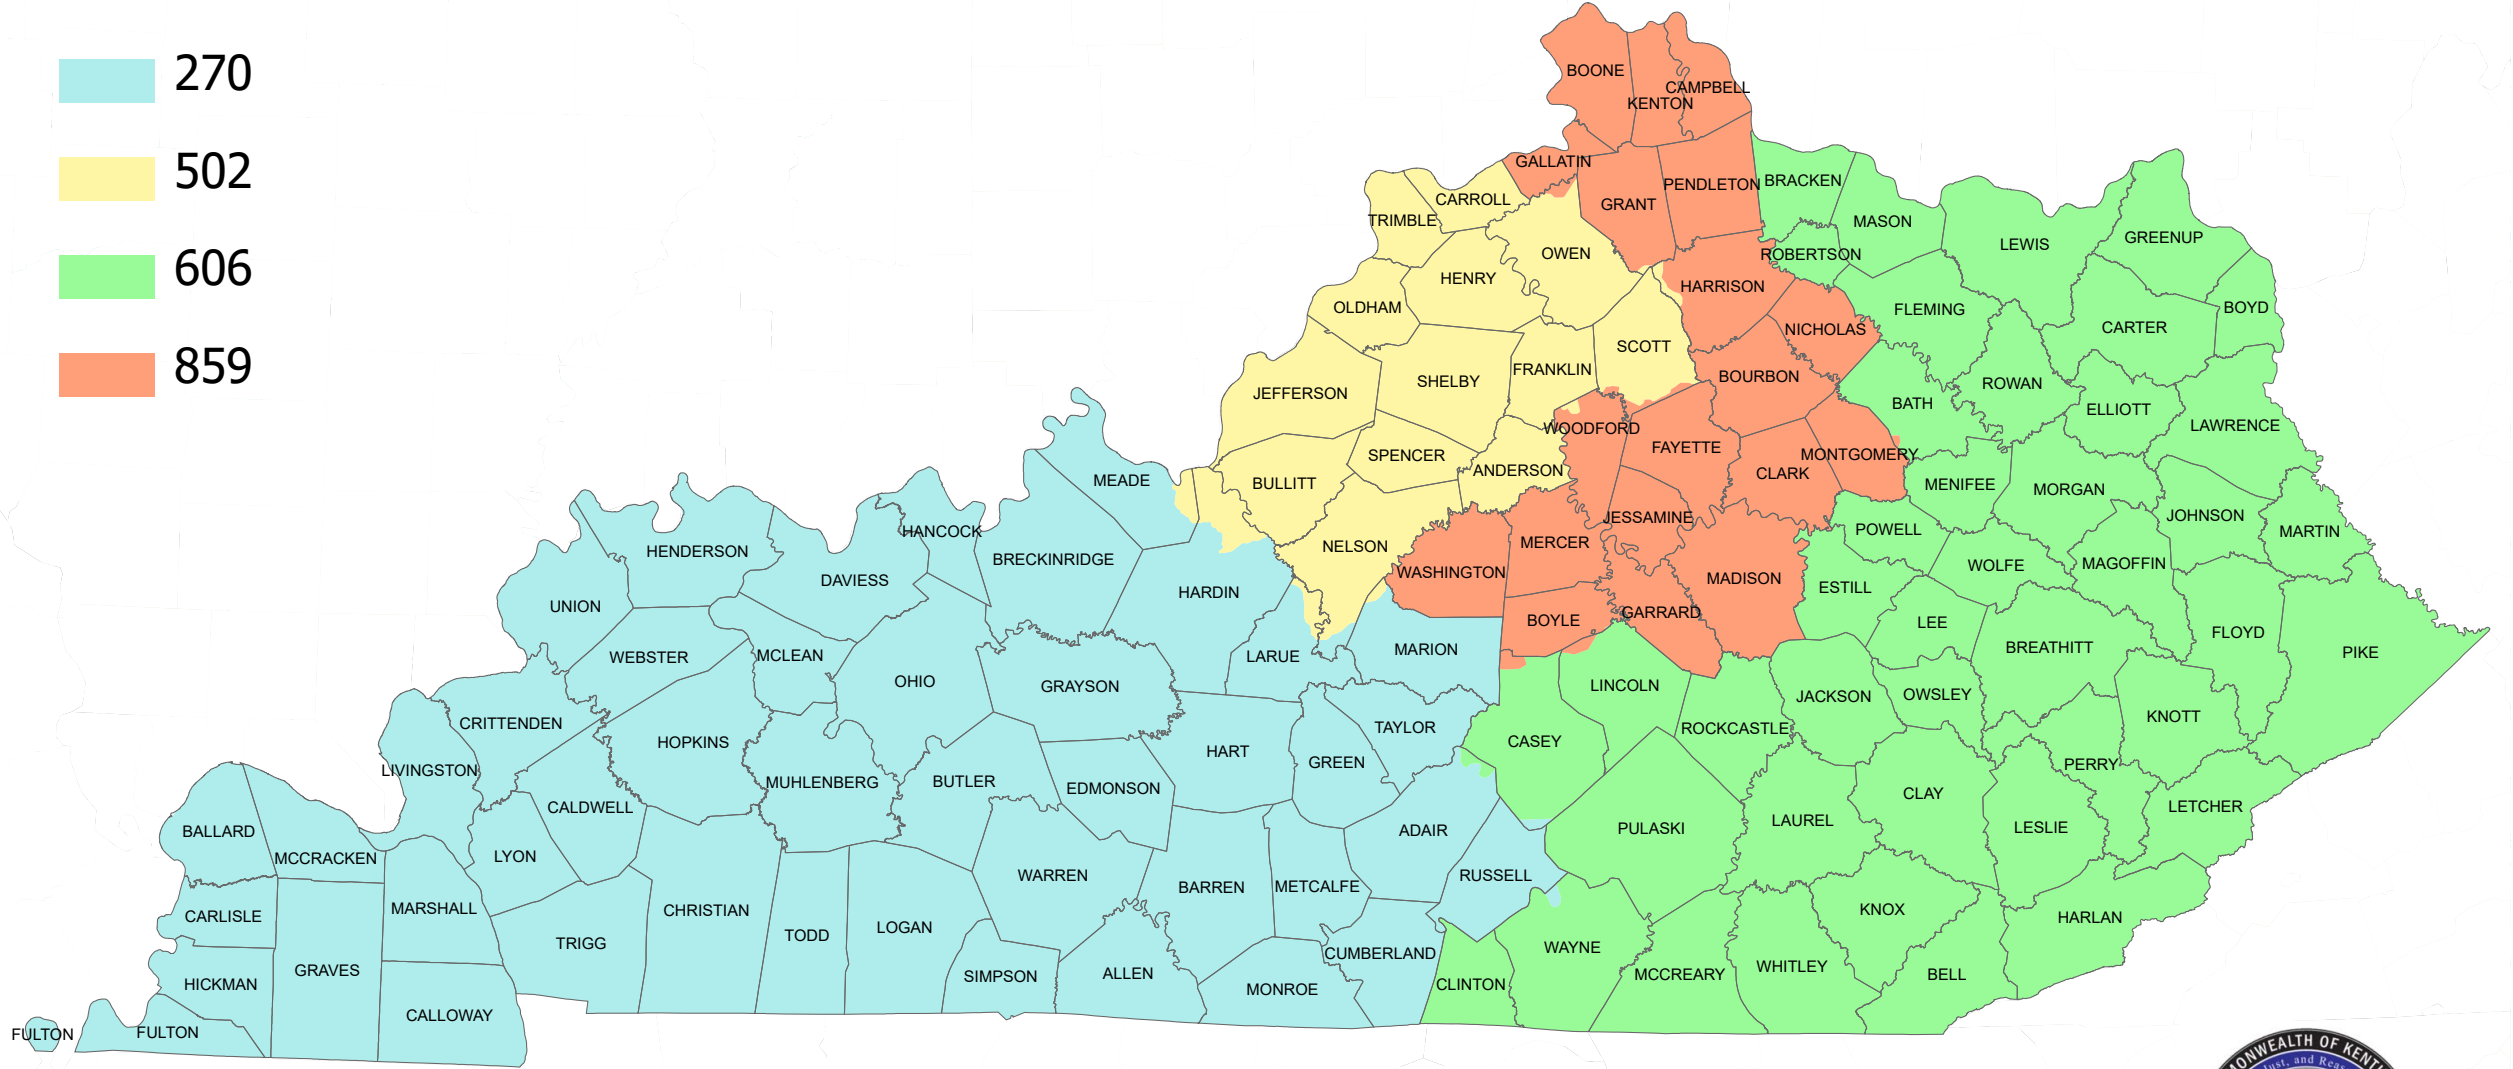

Kentucky Area Codes

- 270
- 502
- 606
- 859

Note: The Area Code boundaries do not exactly match county boundaries

*Kentucky Public Service Commission
April 1, 2024*